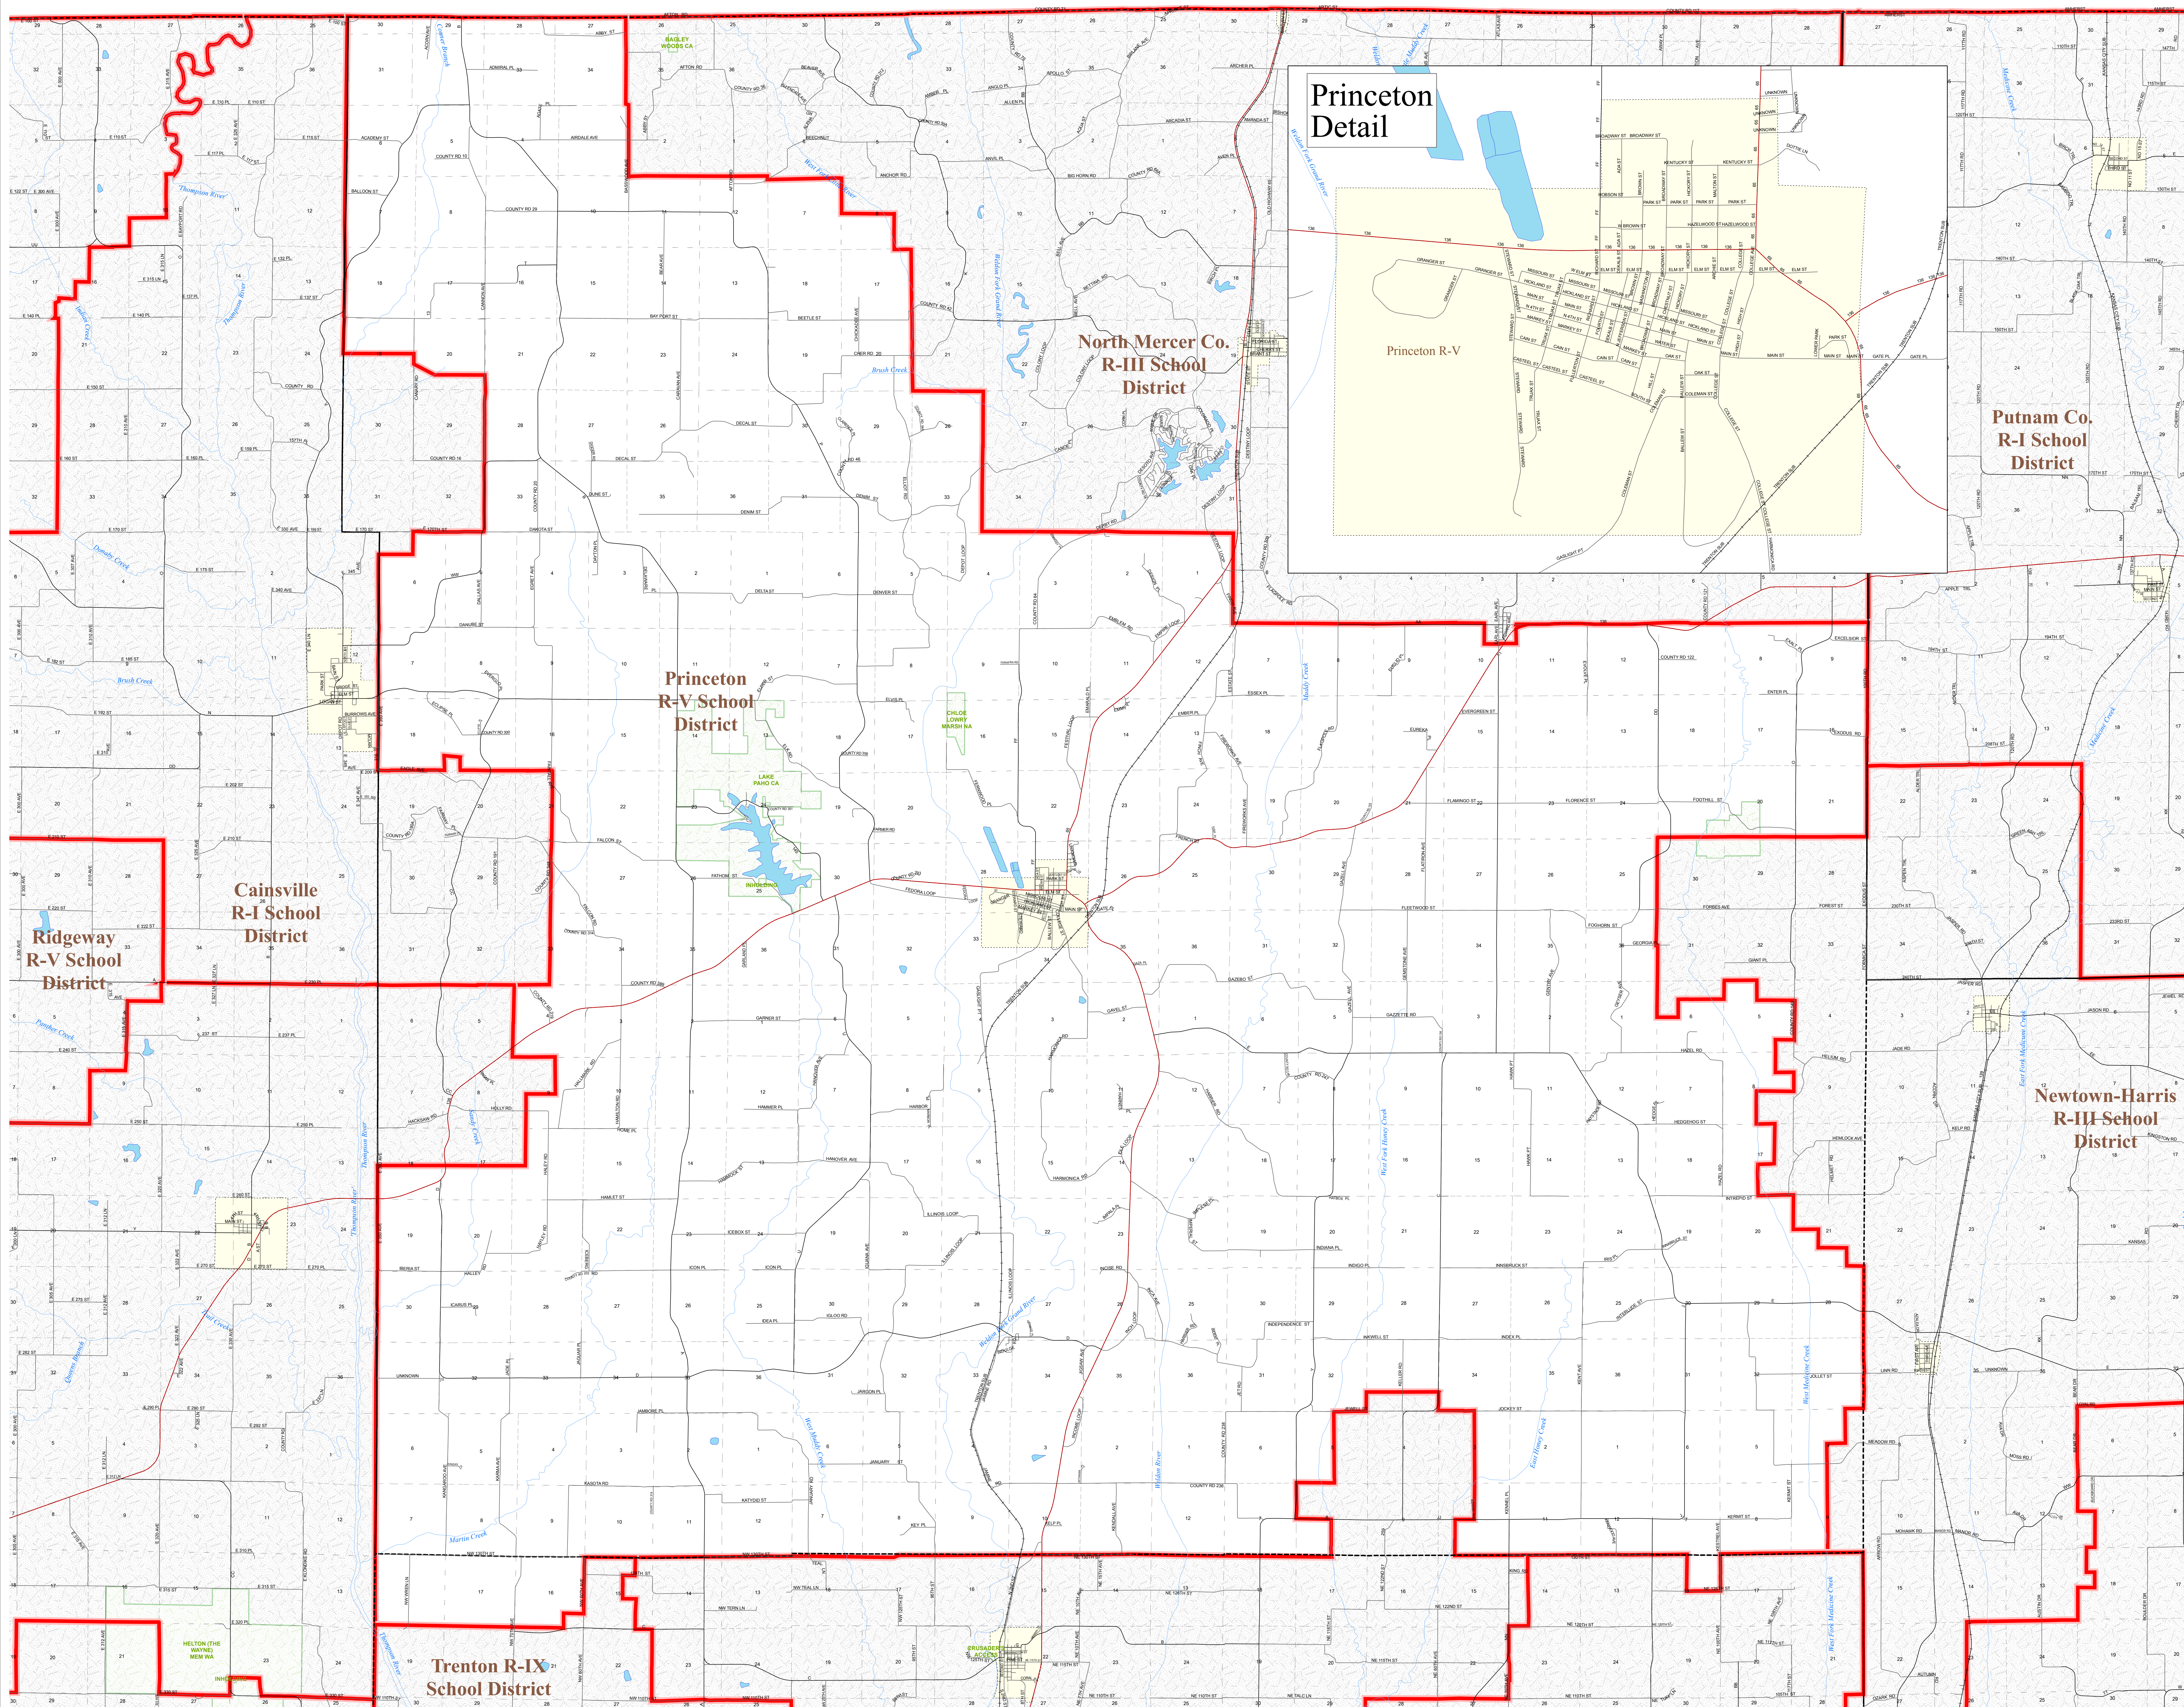

Princeton R-V School District

065-098

Legend

- School District Boundary
- County Boundary
- Public Land Survey
- Streams
- Airport/Airfield Runway
- Railroads
- Interstate Highways
- US Highways
- State Highways/State Routes
- City Streets/County Roads
- Water
- Town/City
- Public Lands